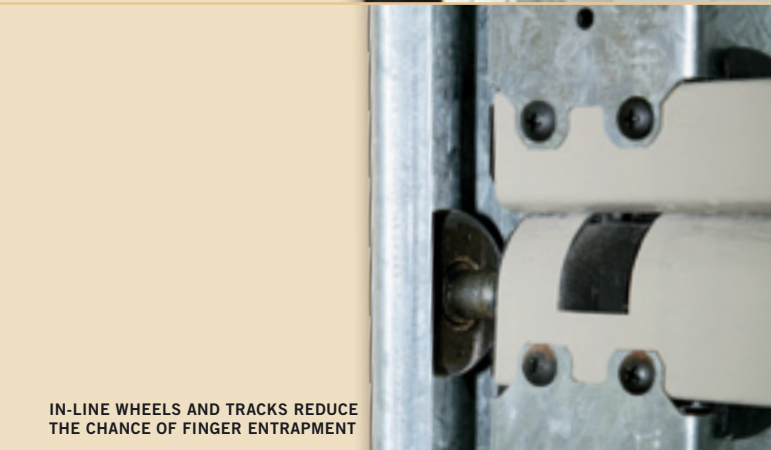

Panelift®

PINCHFREE™ HINGE DESIGN PROTECTING FINGERS

UNCLUTTERED INTERNAL APPEARANCE

POLYPROPYLENE TRACK CURVE FOR QUIET OPERATION

IN-LINE WHEELS AND TRACKS REDUCE THE CHANCE OF FINGER ENTRAPMENT

SAFETY FOR YOUR FAMILY

The Panelift door includes advanced features to ensure the safety of your family, including:

- Unique, patented Pinchfree™ hinge and panel edge design to stop fingers getting caught on the inside or outside of the door.
- Rolled over edges on stiles, panels and reinforcing reducing the risk of cut fingers.
- In-line wheels and tracks that do not protrude behind the door, reducing the chance of finger entrapment at the sides of the door.
- Reinforcing rail end caps ensure there are no sharp edges, protecting against cuts.