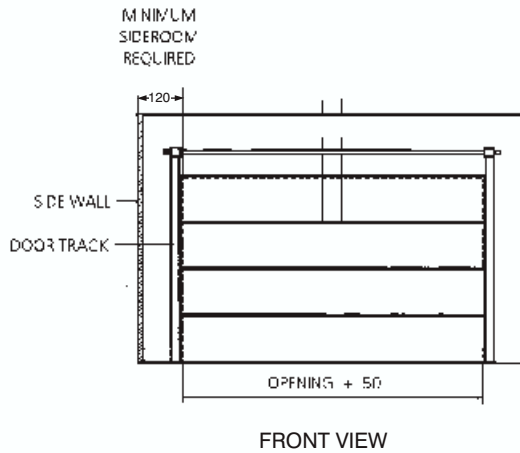

BOTTOM OF HEAD TO
CEILING OR NEAREST
OBSTRUCTION