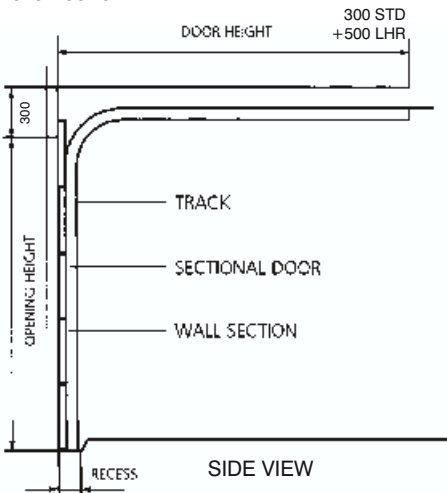

BOTTOM OF HEAD TO
CEILING OR NEAREST
OBSTRUCTION